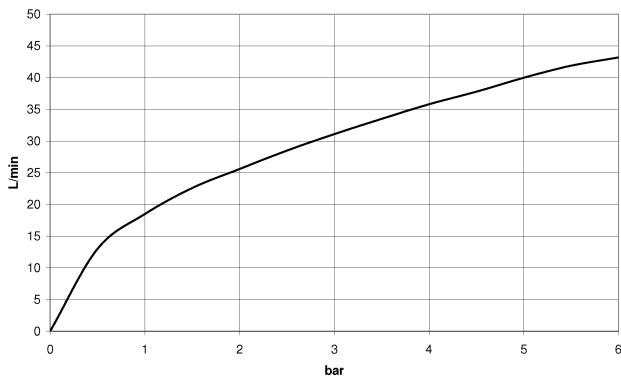

Bathtub - CL.1

Deck valve counter-clockwise closing cold - polished chrome

Article number: 20 000 716-00

- 1-1/4" hole diameter
- Flange 2-3/8" x 2-3/8"
- Fittings group in compliance with DIN 4109: 1
- (ADA)

polished chrome

Dimensional drawing

All dimensions in mm / inch = mm x 0,0394

Bathtub - CL.1

Deck valve counter-clockwise closing cold - polished chrome

Article number: 20 000 716-00

Flow rate chart

Bathtub - CL.1