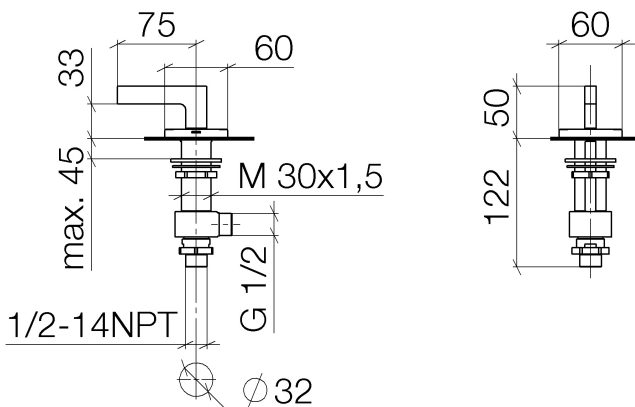

Bathtub - CL.1

Deck valve counter-clockwise closing cold - polished chrome

Article number: 20 000 716-00

- 1-1/4" hole diameter
- Flange 2-3/8" x 2-3/8"
- Fittings group in compliance with DIN 4109: 1
- (ADA)

polished chrome

Dimensional drawing

All dimensions in mm / inch = mm x 0,0394

Bathtub - CL.1

Deck valve counter-clockwise closing cold - polished chrome

Article number: 20 000 716-00

Flow rate chart

Bathtub - CL.1

Deck valve counter-clockwise closing cold - polished chrome

Article number: 20 000 716-00

Other surface finishes

platinum matte
20 000 716-06

Dark Platinum matte
20 000 716-99

More custom finish options are available via special production (xTra Service). Please see our finish matrix for availability and pricing or contact a Dornbracht representative.